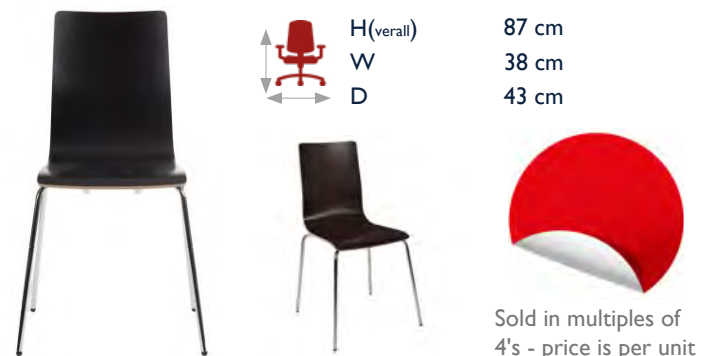

Loft Chair | Product Code: 6906

- Stylish bistro chair