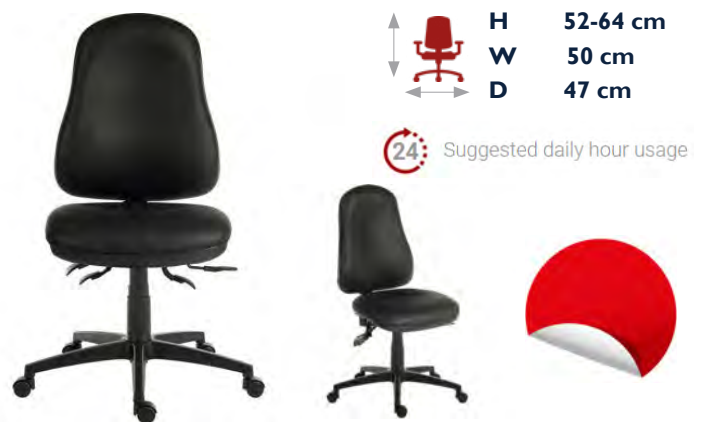

Ergo Comfort Air PU | Product Code: 9500AIR-PU

- Wipe clean ergonomic high back executive operator chair

Portland | Product Code: 6902

- Luxury operator chair in supple faux leather

All prices exclude VAT